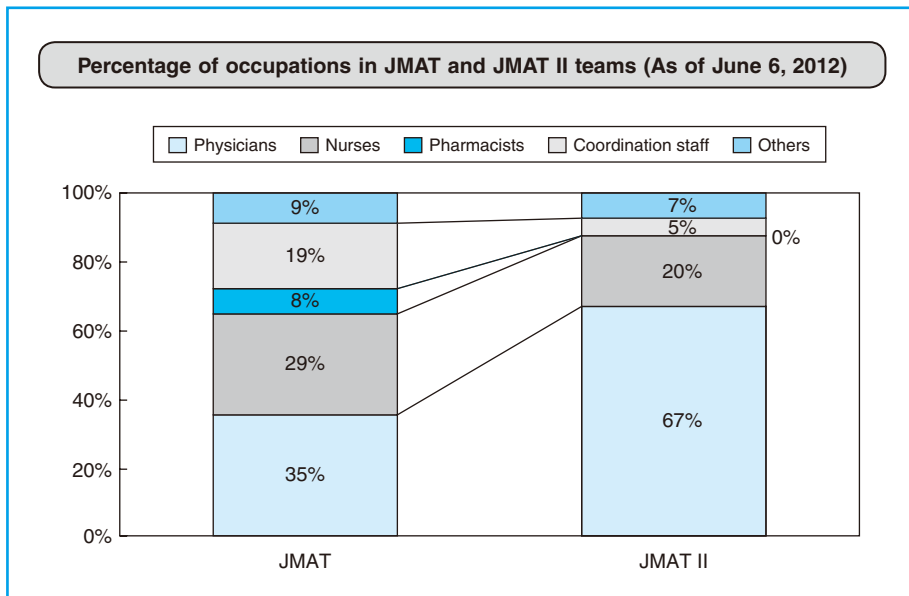

Status of JMAT dispatches (by prefecture) (Through July 15, 2011)

	Iwate	Miyagi	Fukushima	Ibaraki	Multiple teams	Total		Iwate	Miyagi	Fukushima	Ibaraki	Multiple teams	Total
1 Hokkaido	33	41	3		1	78	25 Shiga			7			7
2 Aomori	25					25	26 Kyoto			13			13
3 Iwate	56					56	27 Osaka	29	1				30
4 Miyagi						0	28 Hyogo		39	7		2	48
5 Akita	56					56	29 Nara		25				25
6 Yamagata		9				9	30 Wakayama	7					7
7 Fukushima						0	31 Tottori		8				8
8 Ibaraki						0	32 Shimane		3				3
9 Tochigi	41	42	9			92	33 Okayama		32	1			33
10 Gunma	1	4				5	34 Hiroshima		9				9
11 Saitama	1	13	9	1		24	35 Yamaguchi		5				5
12 Chiba	49	15	2			66	36 Tokushima	1	18				19
13 Tokyo	20	46	21			87	37 Kagawa		1				1
14 Kanagawa		9				9	38 Ehime		11				11
15 Niigata		44				44	39 Kochi		5				5
16 Toyama	2		12			14	40 Fukuoka	10	13	33	2		58
17 Ishikawa		1	23			24	41 Saga		8		1		9
18 Fukui			1			1	42 Nagasaki			12			12
19 Yamanashi		2				2	43 Kumamoto		13	1	1		15
20 Nagano	12	9	2			23	44 Oita		5	1			6
21 Gifu			3			3	45 Miyazaki		19		1		20
22 Shizuoka	19		15			34	46 Kagoshima		8		6		14
23 Aichi		15	22			37	47 Okinawa	29					29
24 Mie	46	5	1			52	Other organizations	24	165	77		2	268
							Total	461	643	275	12	5	1,396